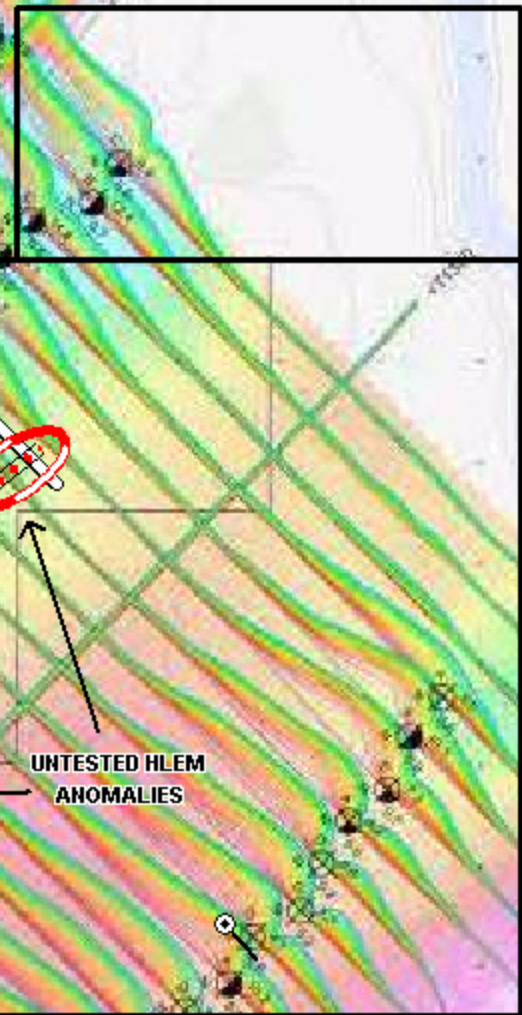

UNTESTED HLEM ANOMALIES