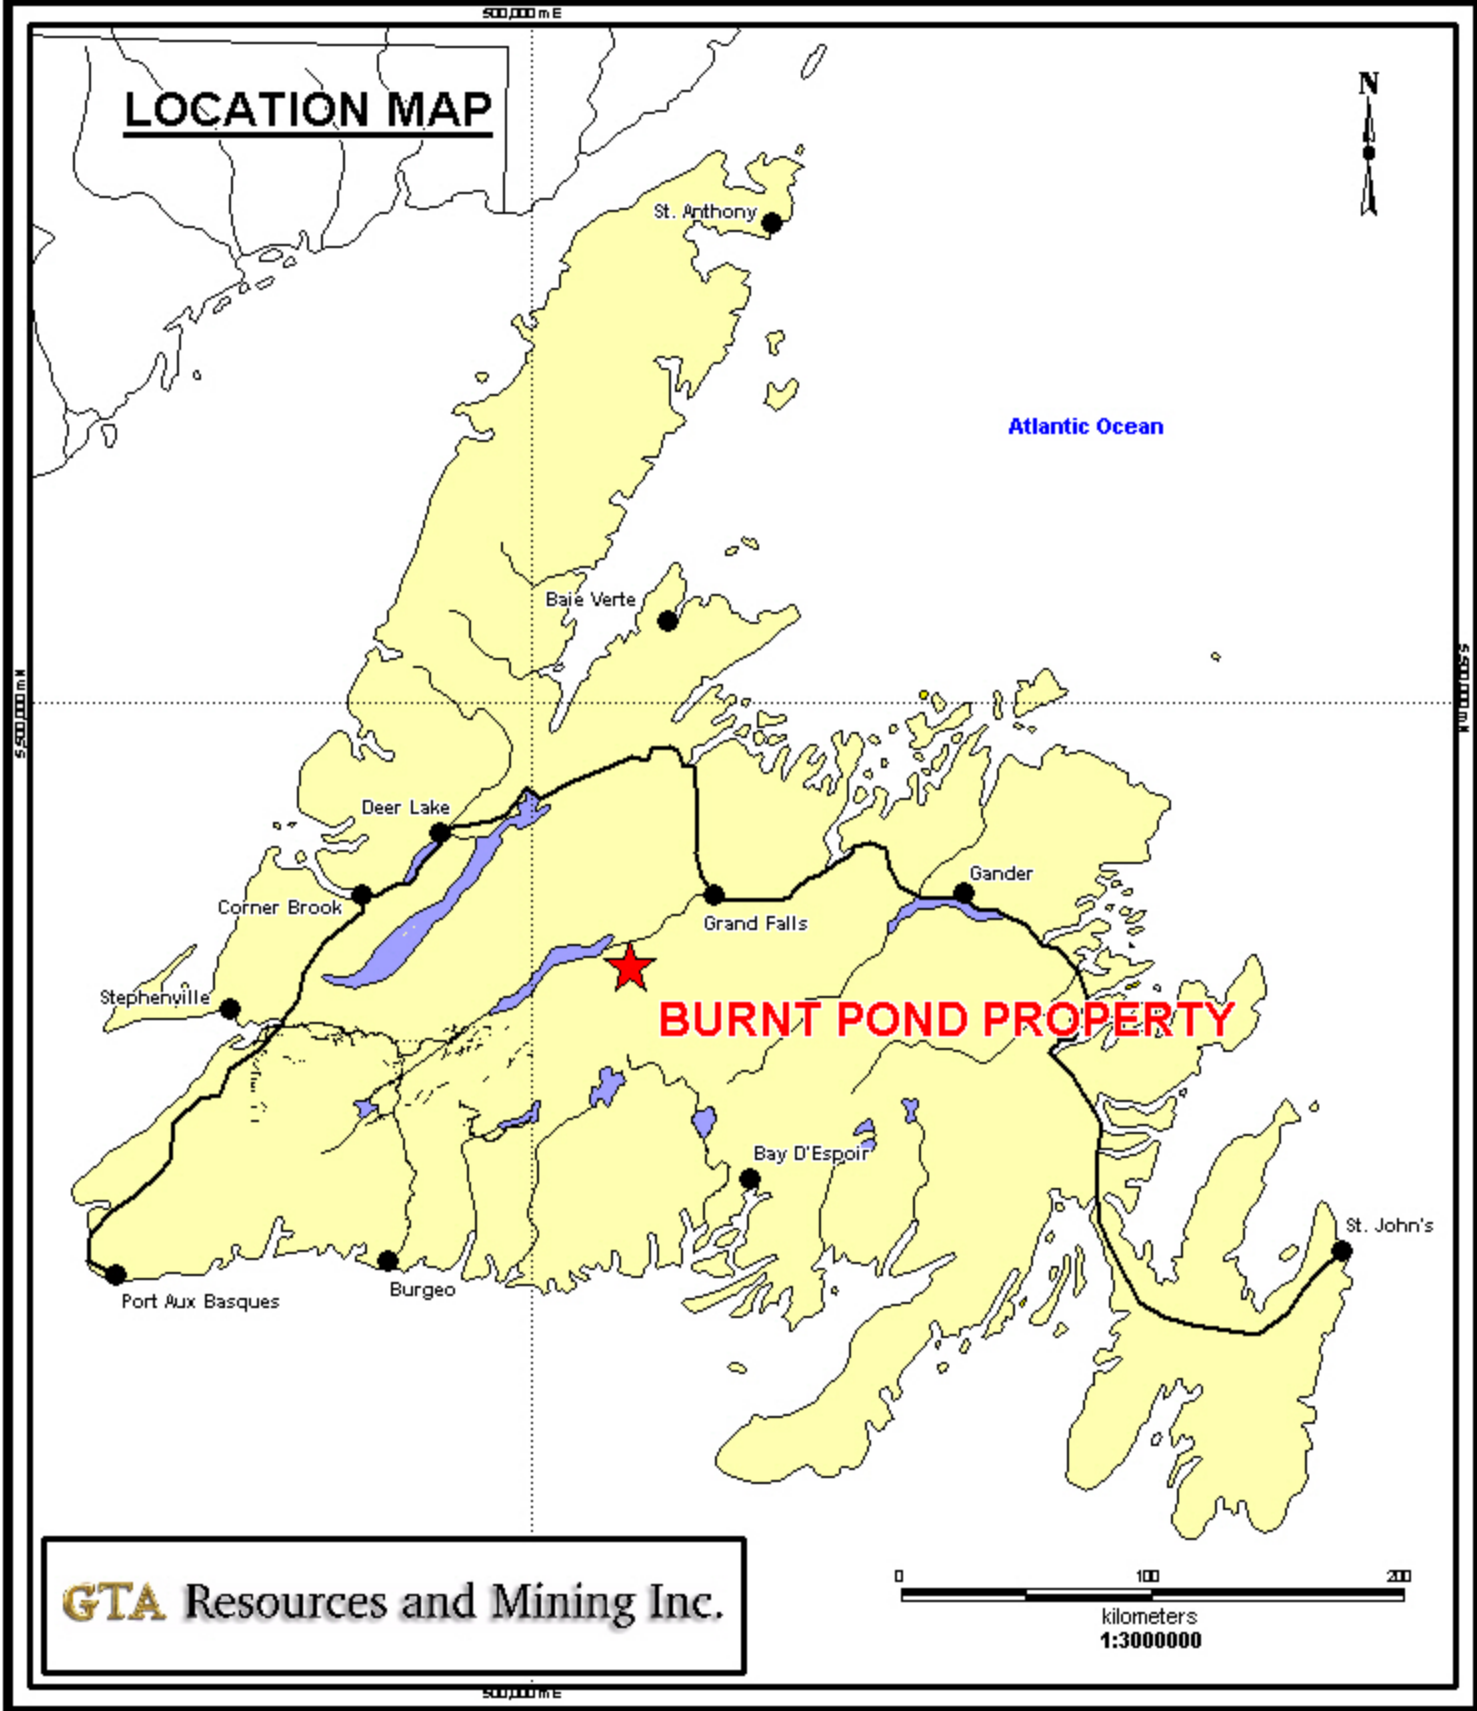

LOCATION MAP

GTA Resources and Mining Inc.

0 100 200
kilometers
1:3000000

GTA Resources and Mining Inc.

LOCAL BURNT POND GEOLOGY

BURNT POND - AIRBORNE EM AND MAGNETICS

ADDITIONAL EM TARGETS FOR EVALUATION

PRIORITY UNTESTED EM TARGETS