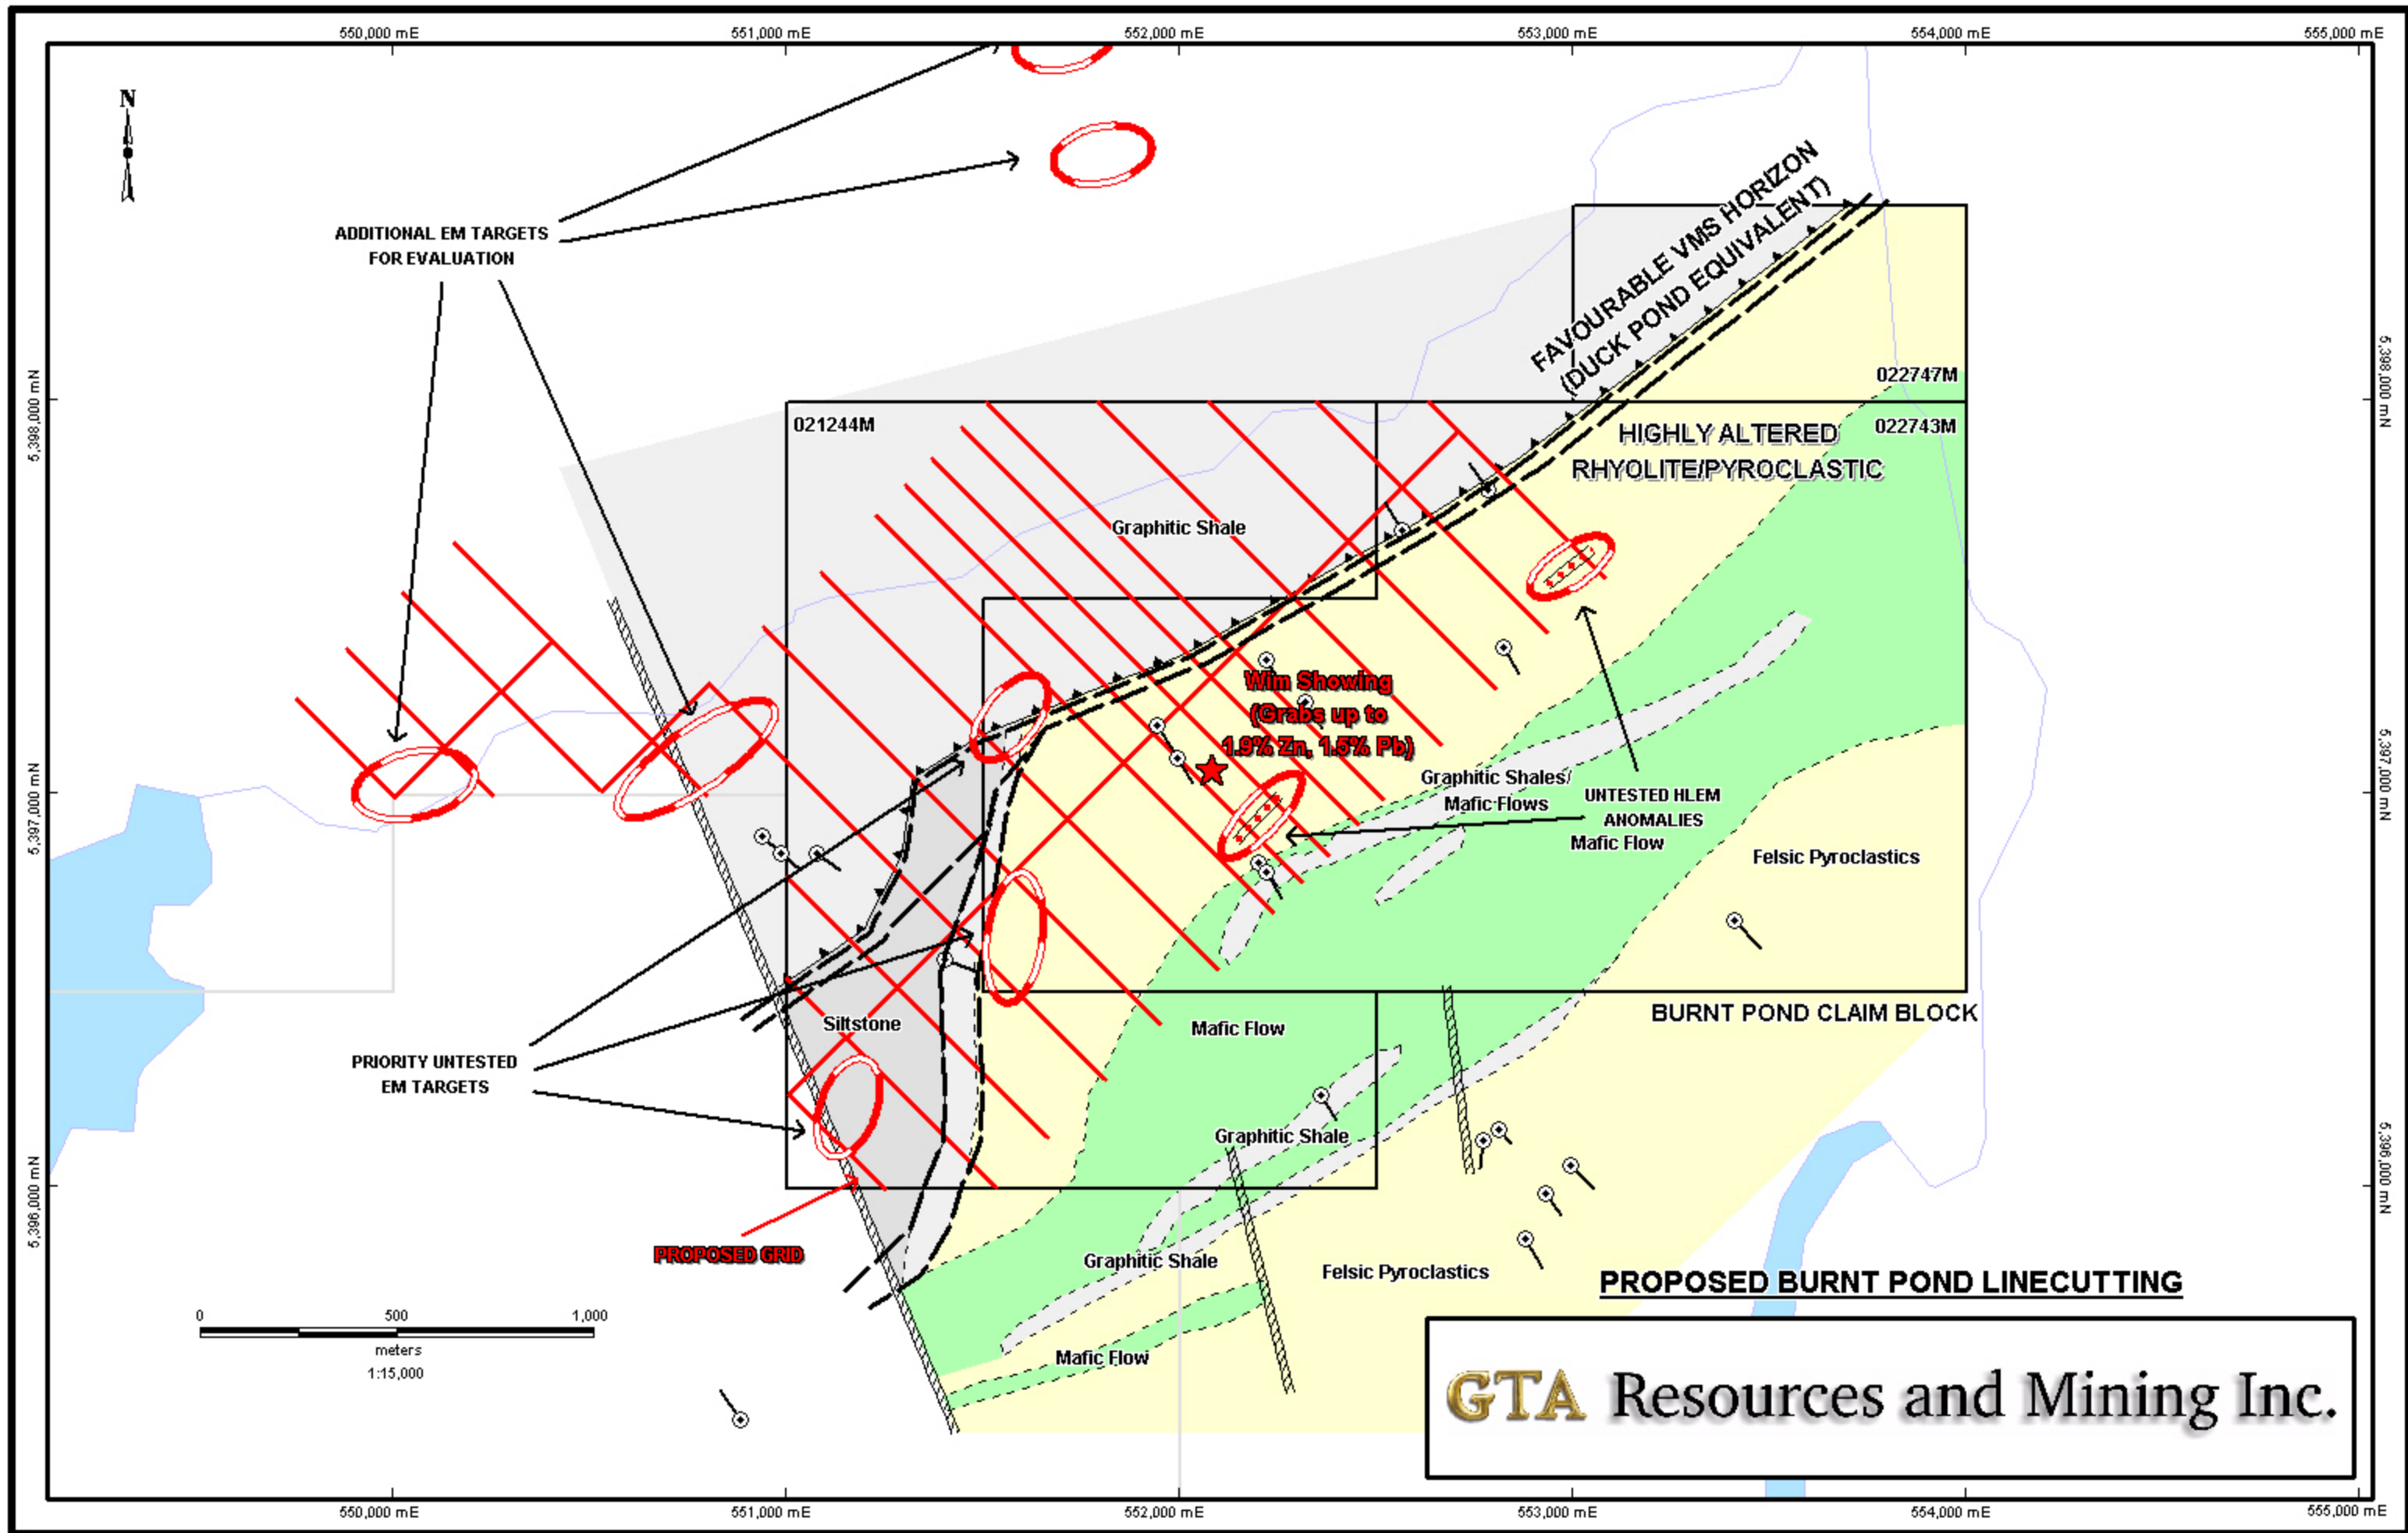

LOCATION MAP

GTA Resources and Mining Inc.

0 100 200
kilometers
1:3000000

GTA Resources and Mining Inc.

LOCAL BURNT POND GEOLOGY

BURNT POND - AIRBORNE EM AND MAGNETICS

ADDITIONAL EM TARGETS FOR EVALUATION

PRIORITY UNTESTED EM TARGETS

PROPOSED GRID

UNTESTED HLEM ANOMALIES

GTA Resources and Mining Inc.

GTA Resources and Mining Inc.

PROPOSED CLAIM STAKING