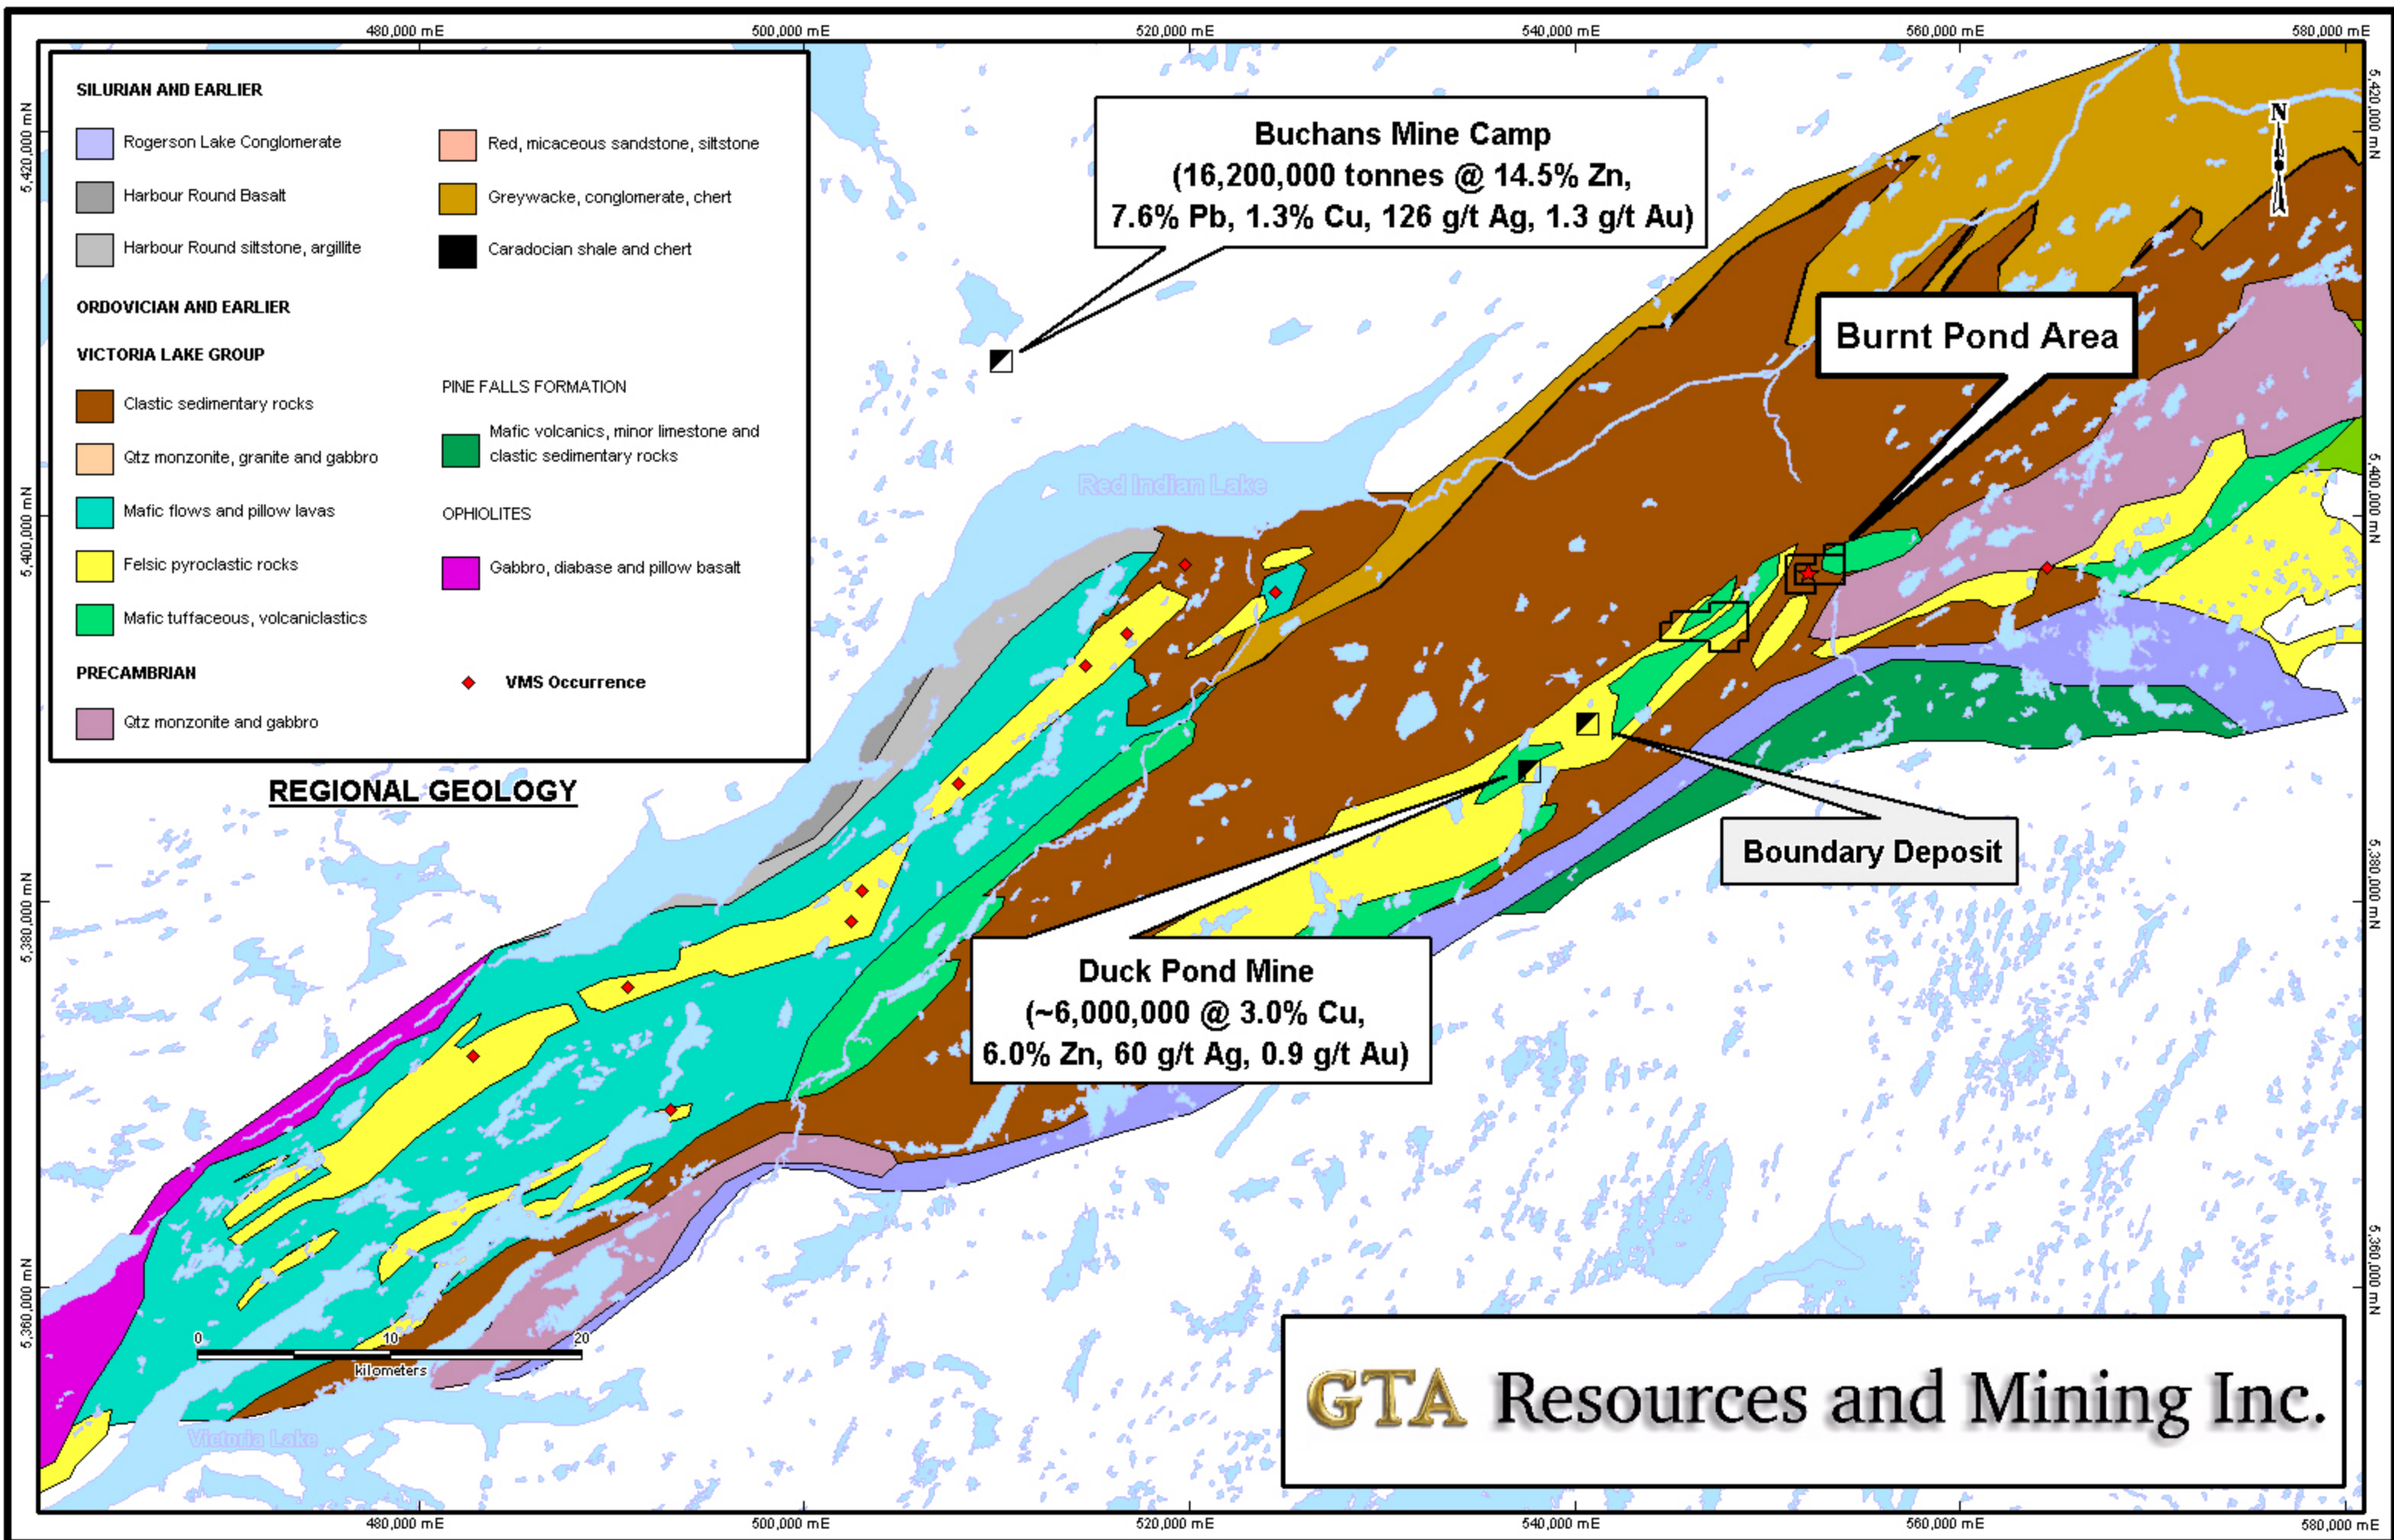

LOCATION MAP

GTA Resources and Mining Inc.

0 100 200
kilometers
1:3000000

GTA Resources and Mining Inc.

LOCAL BURNT POND GEOLOGY

BURNT POND - AIRBORNE EM AND MAGNETICS

ADDITIONAL EM TARGETS FOR EVALUATION

PRIORITY UNTESTED EM TARGETS

PROPOSED GRID

UNTESTED HLEM ANOMALIES

GTA Resources and Mining Inc.

GTA Resources and Mining Inc.

PROPOSED CLAIM STAKING