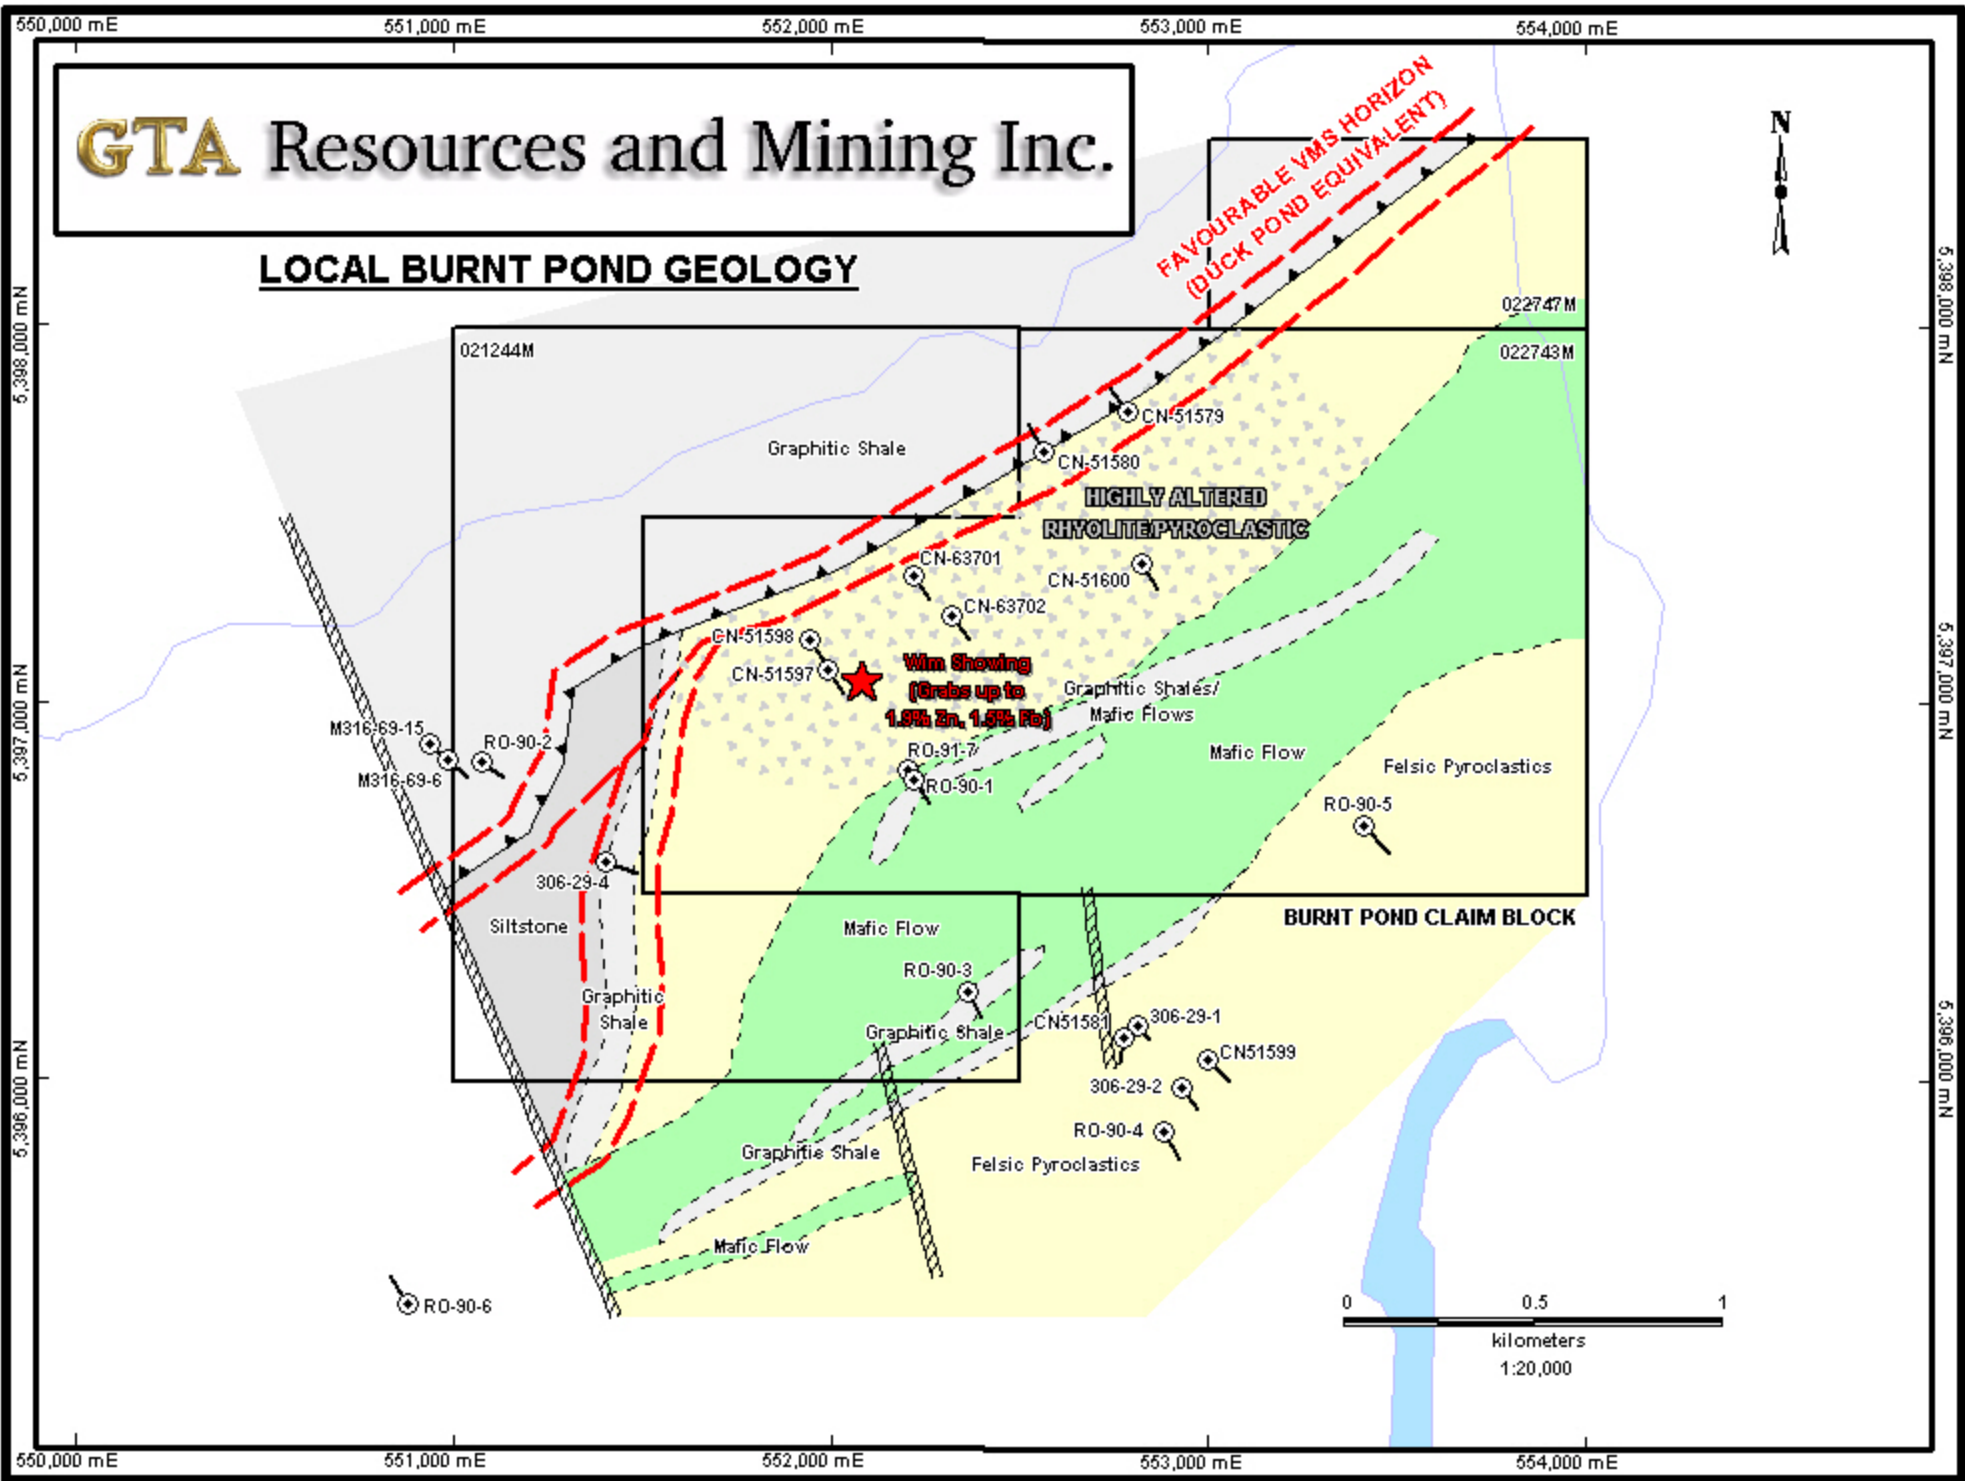

LOCATION MAP

GTA Resources and Mining Inc.

0 100 200
kilometers
1:3000000

GTA Resources and Mining Inc.

LOCAL BURNT POND GEOLOGY

BURNT POND - AIRBORNE EM AND MAGNETICS

ADDITIONAL EM TARGETS FOR EVALUATION

PRIORITY UNTESTED EM TARGETS

PROPOSED GRID

UNTESTED HLEM ANOMALIES

GTA Resources and Mining Inc.

GTA Resources and Mining Inc.

PROPOSED CLAIM STAKING