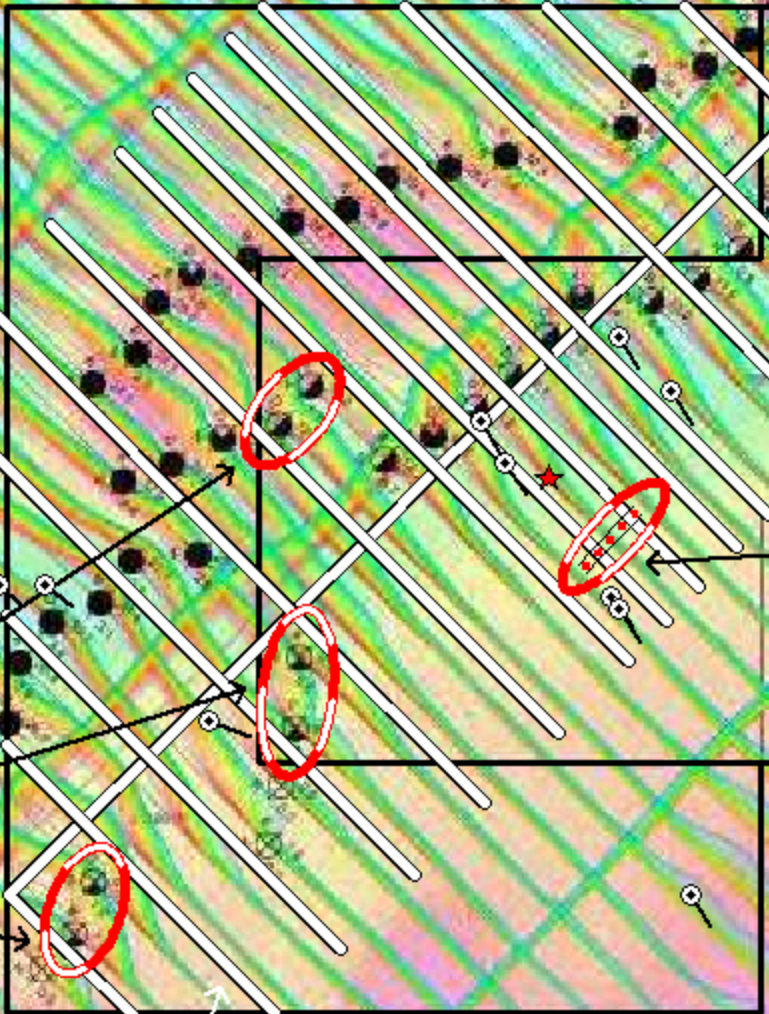

LOCATION MAP

GTA Resources and Mining Inc.

0 100 200
kilometers
1:3000000

GTA Resources and Mining Inc.

LOCAL BURNT POND GEOLOGY

BURNT POND - AIRBORNE EM AND MAGNETICS

ADDITIONAL EM TARGETS FOR EVALUATION

PRIORITY UNTESTED EM TARGETS

PROPOSED GRID

UNTESTED HLEM ANOMALIES

GTA Resources and Mining Inc.

GTA Resources and Mining Inc.

PROPOSED CLAIM STAKING